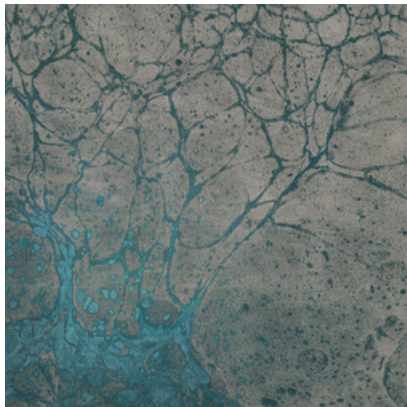

Calico

LUNARIS

Tear Sheet

Lunaris celebrates the mesmerizing qualities of the night sky.

CHAMPAGNE

FOG

MIDNIGHT

OXIDE