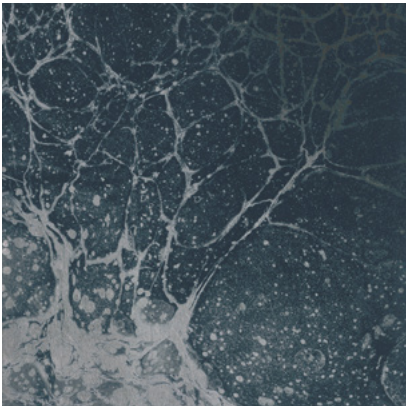

Lunaris celebrates the mesmerizing qualities of the night sky.

TIDE