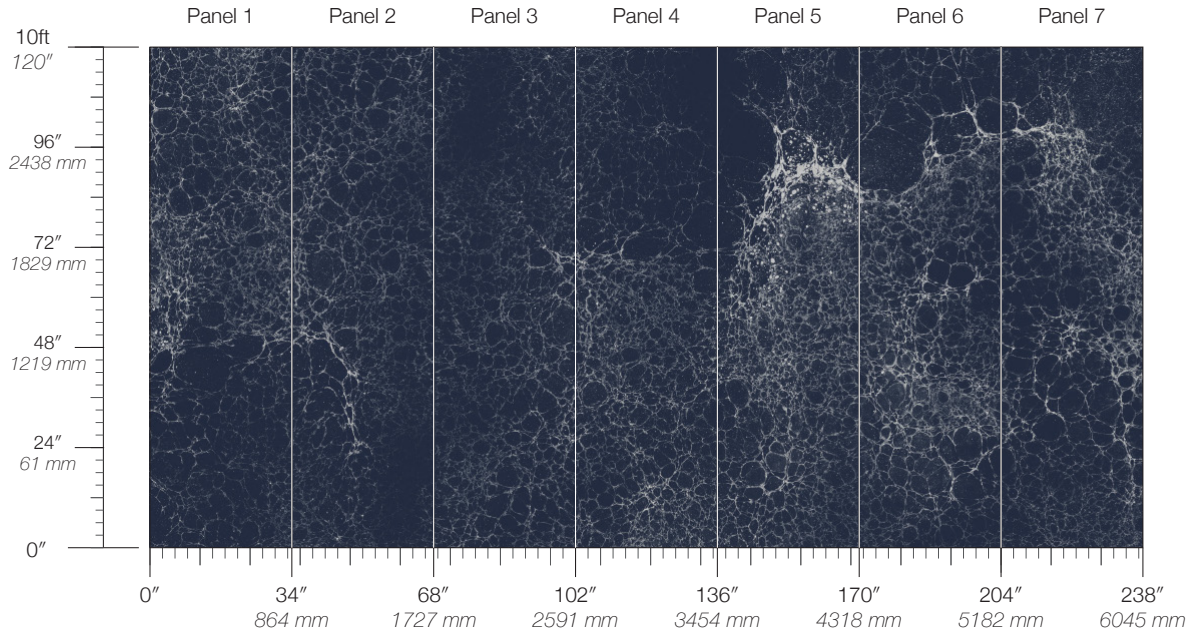

Lunaris Tide

Suitable for residential and some commercial projects

COLOR

Tide

ITEM

1510

CONTENT

Dutch Metal Leaf

PANEL WIDTH

34" / 864 mm trimmed

PANEL HEIGHT

120" / 3048 mm standard

REPEAT

Non-repeating

STOCK

Made to order

LEAD TIME

4 weeks to print

MINIMUM

1 panel

PRICE

Available upon request

ORIGIN

USA

DETAILS

Custom options available

MAINTENANCE

Water-based cleanser

ENVIRONMENTAL

Formaldehyde Free

Heavy Metal Free

PVC Free

SPECS

Paper-backed metal leaf

7.2 oz per square yard

244 g per linear meter

Smooth metallic surface with

hand-applied leaf

TESTING

(US) ASTM E84 Adhered Class A

(EU) EN 15102 Class D-s3 / d2

CONTACT

sales@calicowallpaper.com

+1 718 243 1705

57 Lispenard Street

New York, NY 10013 USA

DISCLAIMER

Refer to our website to

see the full mural artwork.

Reference the physical sample

for color and texture. Panel

maps represent mural

artwork only.