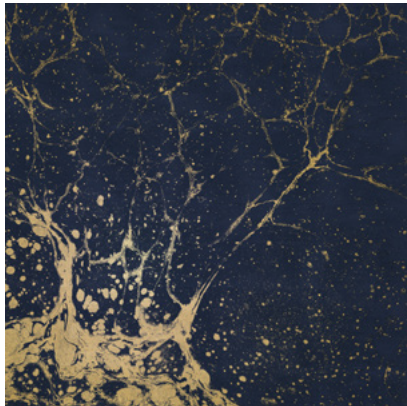

Lunaris celebrates the mesmerizing qualities of the night sky.

SAPPHIRE